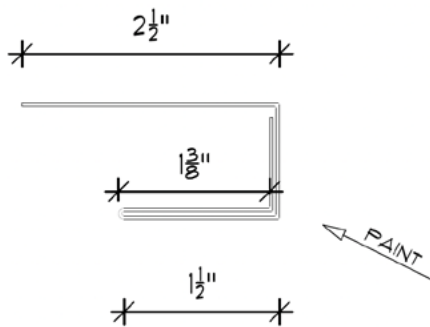

Double J Channel

☐ Flush 1"
☐ Flush1.5"
☐ Contour
☐ Wave

Material: _____ Gauge: _____
# of Pieces: _____ Length: 120"
Color: _____