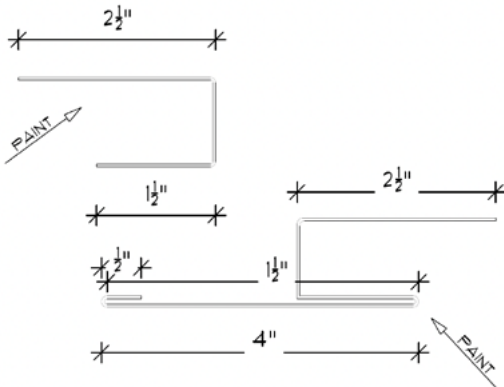

## TRIM OPTIONS

### 2pc Divider Trim

Flush 1"  
  Flush 1.5"  
  Contour  
  Wave

Material: \_\_\_\_\_ Gauge: \_\_\_\_\_  
 # of Pieces: \_\_\_\_\_ Length: 120"  
 Color: \_\_\_\_\_

### High Rib Attachment Z

Contour  
  Wave

Material: \_\_\_\_\_ Gauge: \_\_\_\_\_  
 # of Pieces: \_\_\_\_\_ Length: 120"  
 Color: \_\_\_\_\_