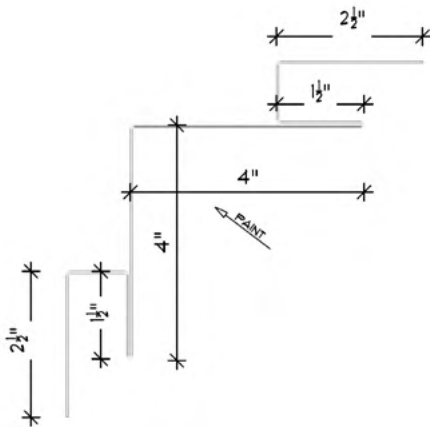

### Coping & Cleat

Flush 1"  
  Flush1.5"  
  Contour  
  Wave

Material: \_\_\_\_\_ Gauge: \_\_\_\_\_  
 # of Pieces: \_\_\_\_\_ Length: 120"  
 Color: \_\_\_\_\_

### Inside Corner Post

Flush 1"  
  Flush1.5"  
  Contour  
  Wave

Material: \_\_\_\_\_ Gauge: \_\_\_\_\_  
 # of Pieces: \_\_\_\_\_ Length: 120"  
 Color: \_\_\_\_\_