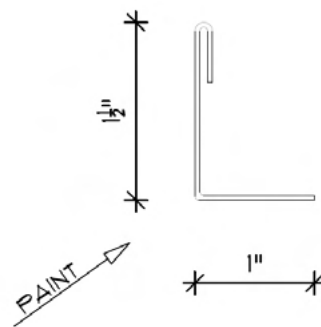

L Closure Fake J

☐ Flush 1"
☐ Flush1.5"
☐ Contour
☐ Wave

Material: _____ Gauge: _____
# of Pieces: _____ Length: 120"
Color: _____