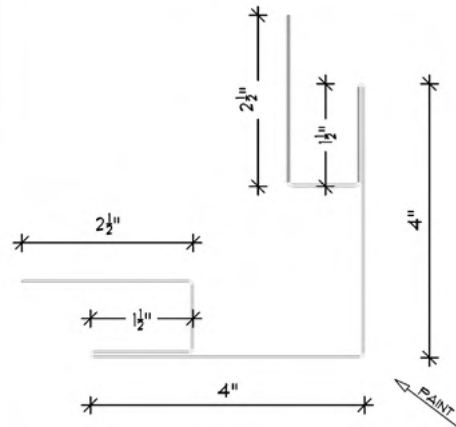

### Inside Corner Post

Flush 1"  
  Flush1.5"  
  Contour  
  Wave

Material: \_\_\_\_\_ Gauge: \_\_\_\_\_  
 # of Pieces: \_\_\_\_\_ Length: 120"  
 Color: \_\_\_\_\_

### Outside Corner Post

Flush 1"  
  Flush1.5"  
  Contour  
  Wave

Material: \_\_\_\_\_ Gauge: \_\_\_\_\_  
 # of Pieces: \_\_\_\_\_ Length: 120"  
 Color: \_\_\_\_\_