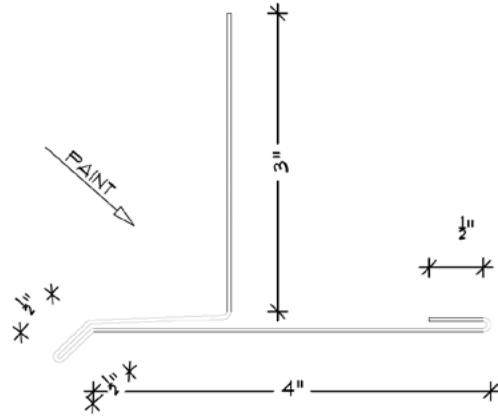

### OH Door Jamb

Flush 1"  
  Flush1.5"  
  Contour  
  Wave

Material: \_\_\_\_\_ Gauge: \_\_\_\_\_  
 # of Pieces: \_\_\_\_\_ Length: 120"  
 Color: \_\_\_\_\_

### OH Door Head

Flush 1"  
  Flush1.5"  
  Contour  
  Wave

Material: \_\_\_\_\_ Gauge: \_\_\_\_\_  
 # of Pieces: \_\_\_\_\_ Length: 120"  
 Color: \_\_\_\_\_

### Double J Channel

Flush 1"  
  Flush1.5"  
  Contour  
  Wave

Material: \_\_\_\_\_ Gauge: \_\_\_\_\_  
 # of Pieces: \_\_\_\_\_ Length: 120"  
 Color: \_\_\_\_\_