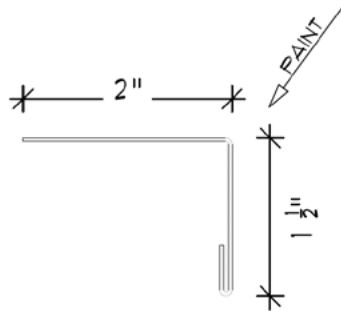

TRIM OPTIONS

OH Door Jamb

☐ Flush 1"
☐ Flush1.5"
☐ Contour
☐ Wave

Material: _____ Gauge: _____
# of Pieces: _____ Length: 120"
Color: _____