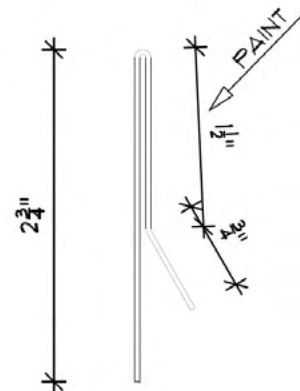

Starter Trim

☐ Contour
☐ Wave

Material: _____ Gauge: _____
# of Pieces: _____ Length: 120"
Color: _____