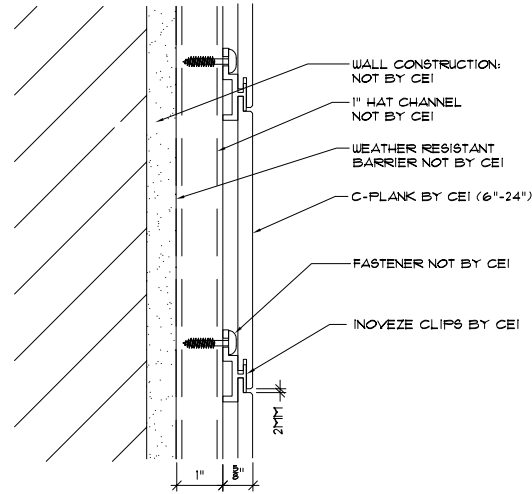

INVENTIVE FACADE SOLUTIONS

800 East Duncan Street,
Manchester, MI 48158.

phone.734.212.3006. fax.734.661.0360

design@ceimaterials.com www.ceimaterials.com

1 VERTICAL JOINT DETAIL
SCALE: 3" = 1'-0"

2 HORIZONTAL JOINT DETAIL
SCALE: 3" = 1'-0"

INOVEZE C-PLANK PANEL SYSTEM

Project No:	----
Designer:	MMH
Checked By:	JH/NS
Date Sent:	04/14/2020
Revisions:	

STANDARD DETAILS